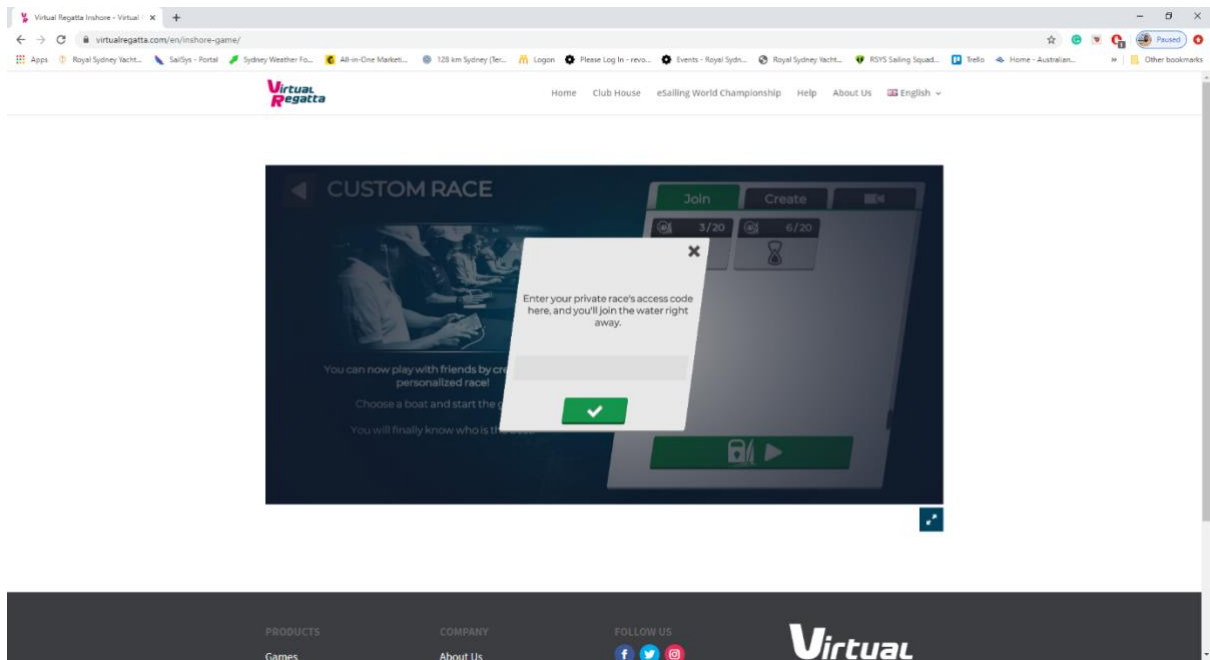

Ignore this prompt, click on the back arrow in the top right.

You have the option to go through the sailing school to get familiar with the software. Otherwise, click the back arrow to go to the home screen.

This is the home page. You can check your account details by clicking on your profile name. Turn the sound off by clicking on the settings button in the bottom right corner.

You will need to scroll over the boats to the left until you see custom race. Click here.

Ignore this prompt.

Here you are able to join the custom races which the Club will create. To join a custom race, click the green padlock/play button.

Here you need to put in the race access code that will be sent out to you.

Don't worry about these race helps, click the play button.

A graphic will appear outlining the course for the race.

The game controls appear in the bottom left of the screen.

Arrow Keys= Left/Right - turn left and right.Up/down – zoom in and out.