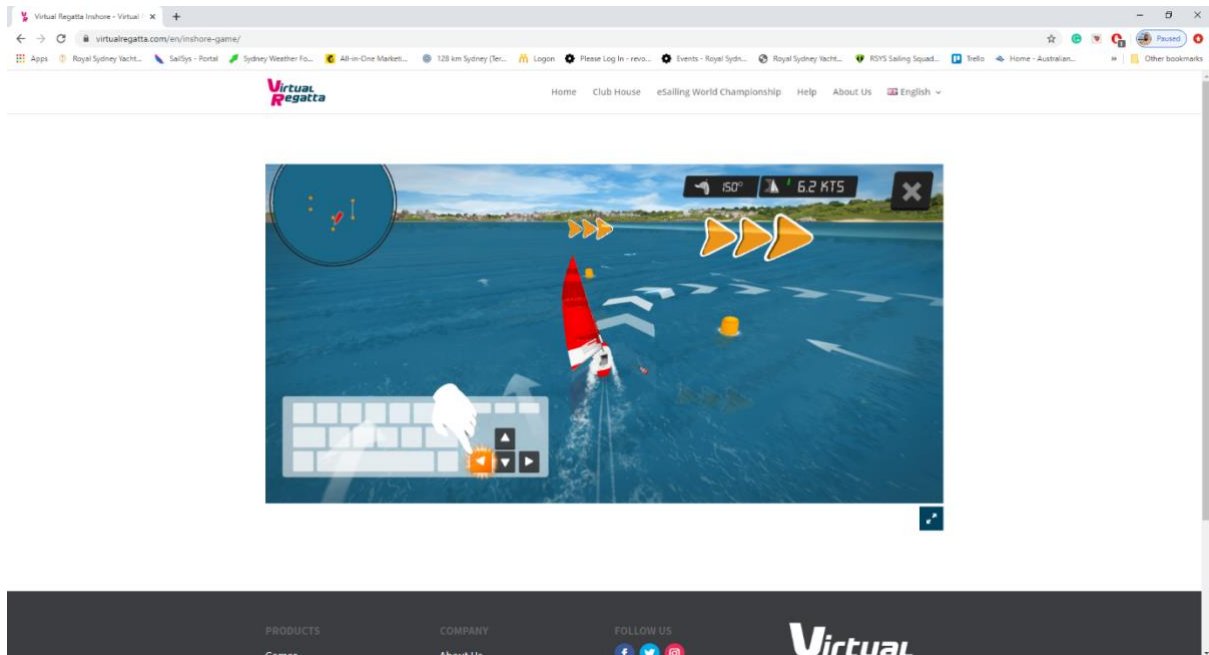

Virtual Regatta Registration Instructions

Go to Virtual Regatta, <https://www.virtualregatta.com/en/>

Or search Virtual Regatta Inshore in the app store on your smartphone.

Once you are at this page, click on Virtual Regatta Inshore.

Fill in your account details here. The Pseudo is your nickname that will appear when racing. A code will be sent to your email address to confirm registration.

A graphic will appear to make sure your keyboard is working.

Ignore this prompt, click on the back arrow in the top right.

You have the option to go through the sailing school to get familiar with the software. Otherwise, click the back arrow to go to the home screen.

Don't worry about these race helps, click the play button.

A graphic will appear outlining the course for the race.

The game controls appear in the bottom left of the screen.

Arrow Keys= Left/Right - turn left and right.Up/down – zoom in and out.