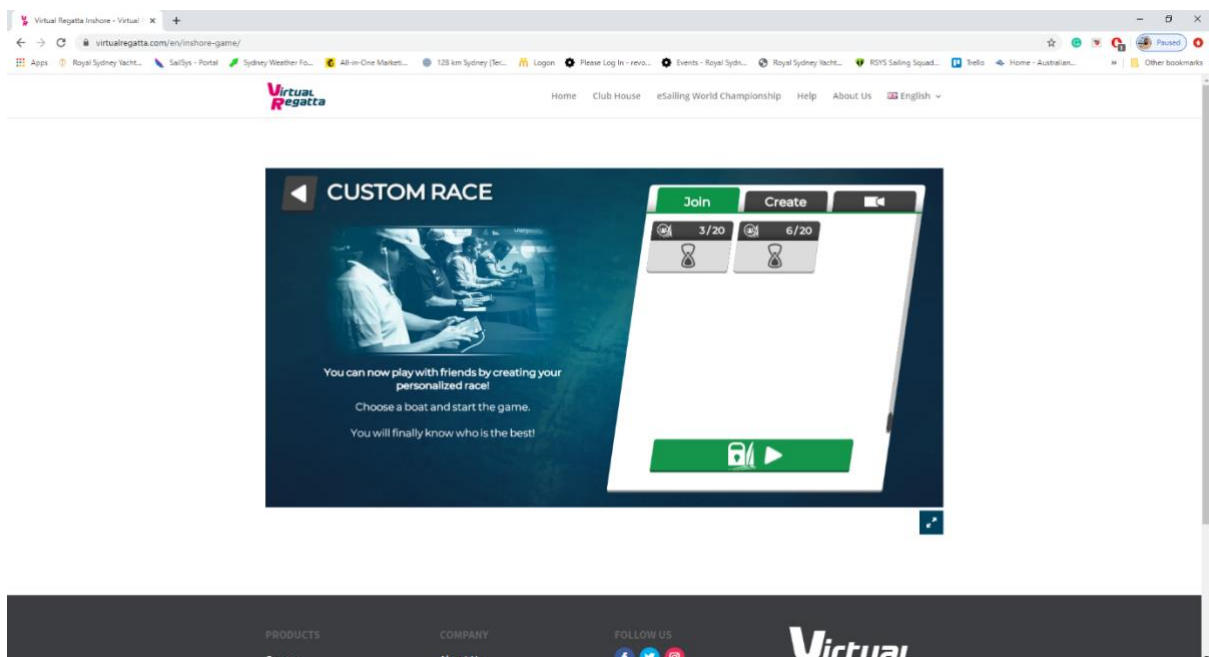

Here you are able to join the custom races which the Club will create. To join a custom race, click the green padlock/play button.