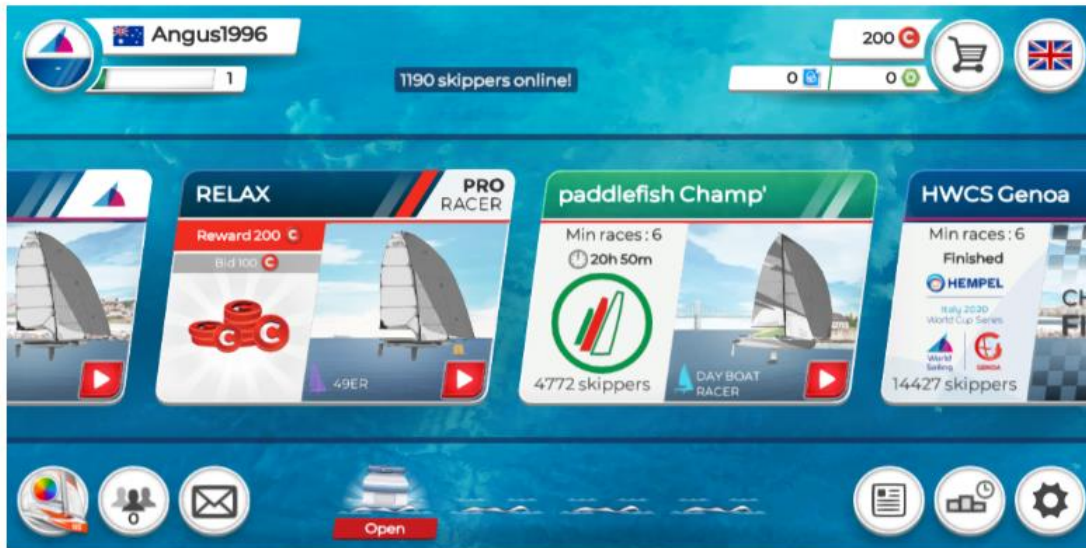

Fill in your account details here. The Pseudo is your nickname that will appear when racing. A code will be sent to your email address to confirm registration.

A graphic will appear to make sure your keyboard is working.

Ignore this prompt, click on the back arrow in the top right.

You have the option to go through the sailing school to get familiar with the software. Otherwise, click the back arrow to go to the home screen.