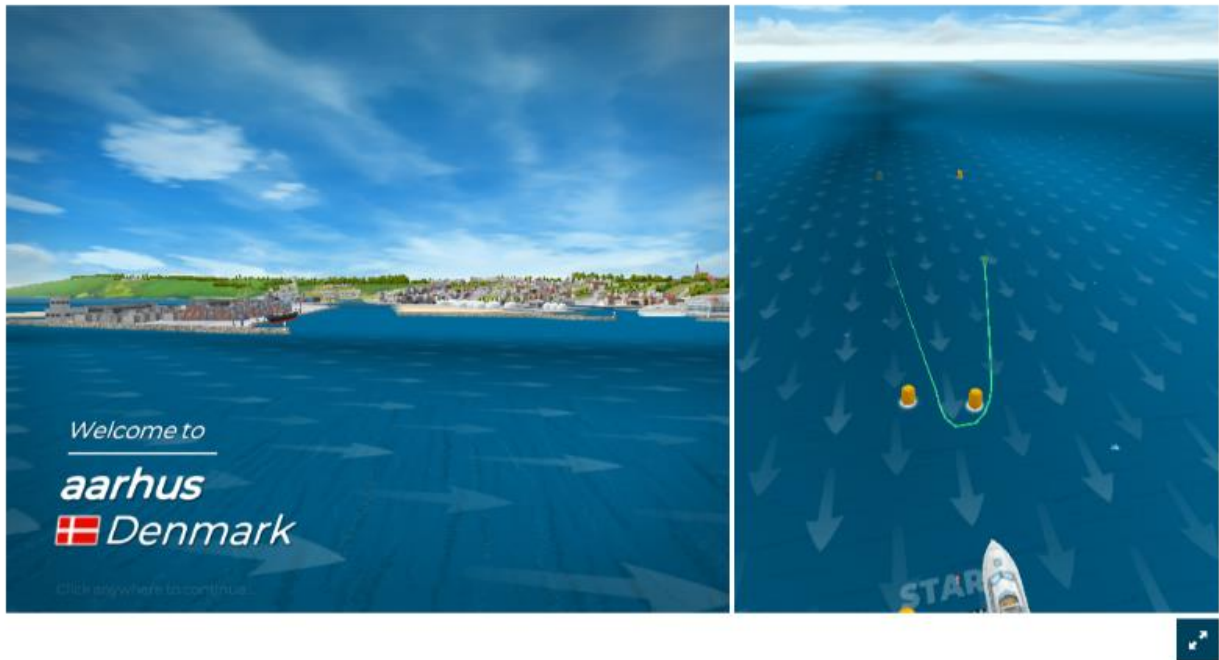

Don't worry about these race helps, click the play button.

A graphic will appear outlining the course for the race.

The game controls appear in the bottom left of the screen.

Arrow Keys= Left/Right - turn left and right.Up/down – zoom in and out.

B= Best wind angle.

T= Tack or jybe.

Tab = Change sails.

Spacebar = flap sails.

R = rear view mirror.