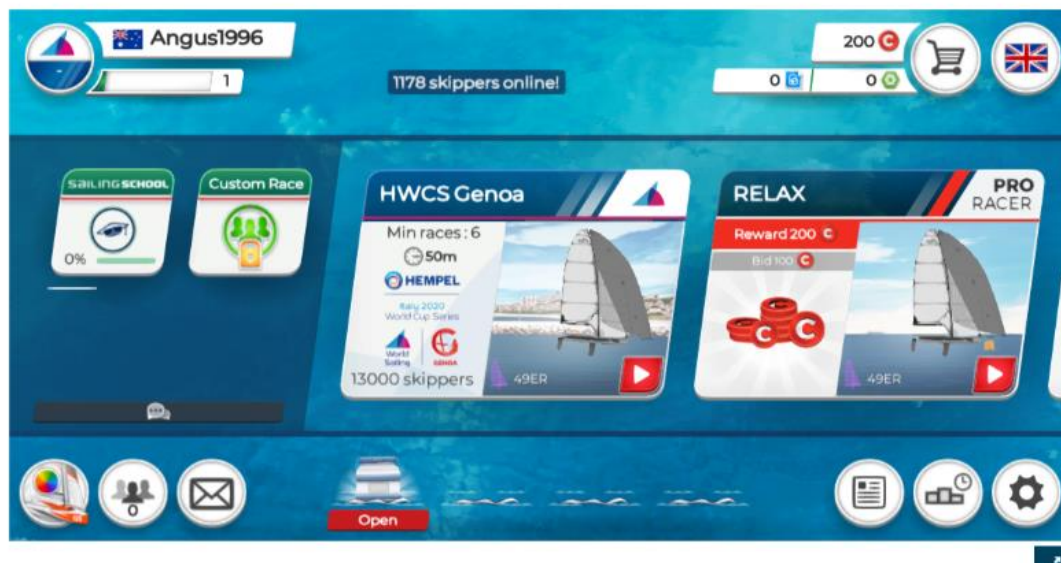

You will need to scroll over the boats to the left until you see custom race. Click here.