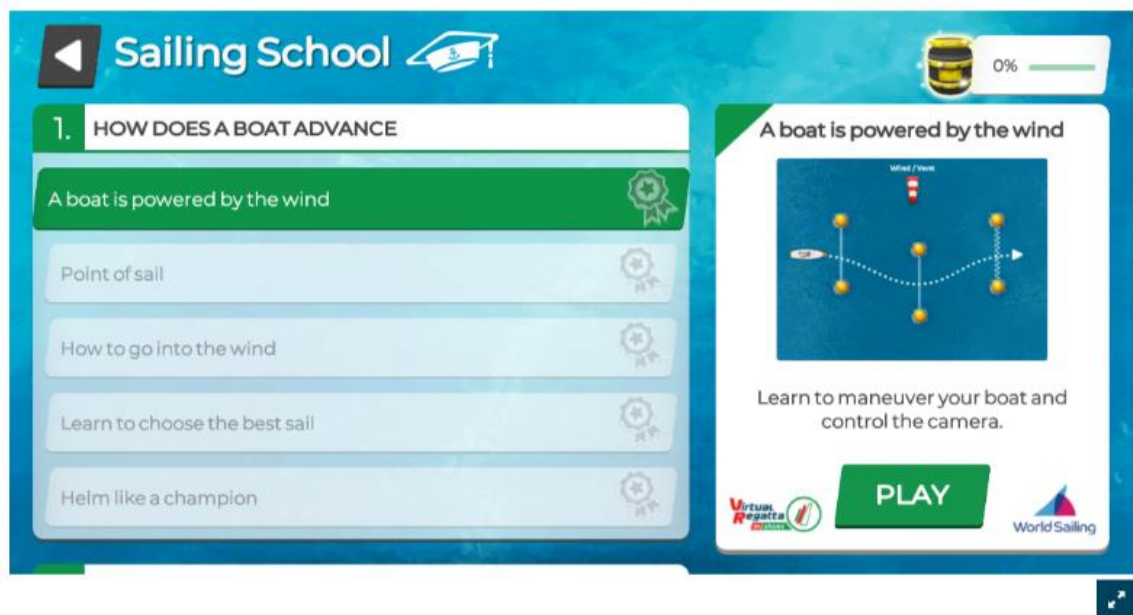

Ignore this prompt, click on the back arrow in the top right.

You have the option to go through the sailing school to get familiar with the software. Otherwise, click the back arrow to go to the home screen.