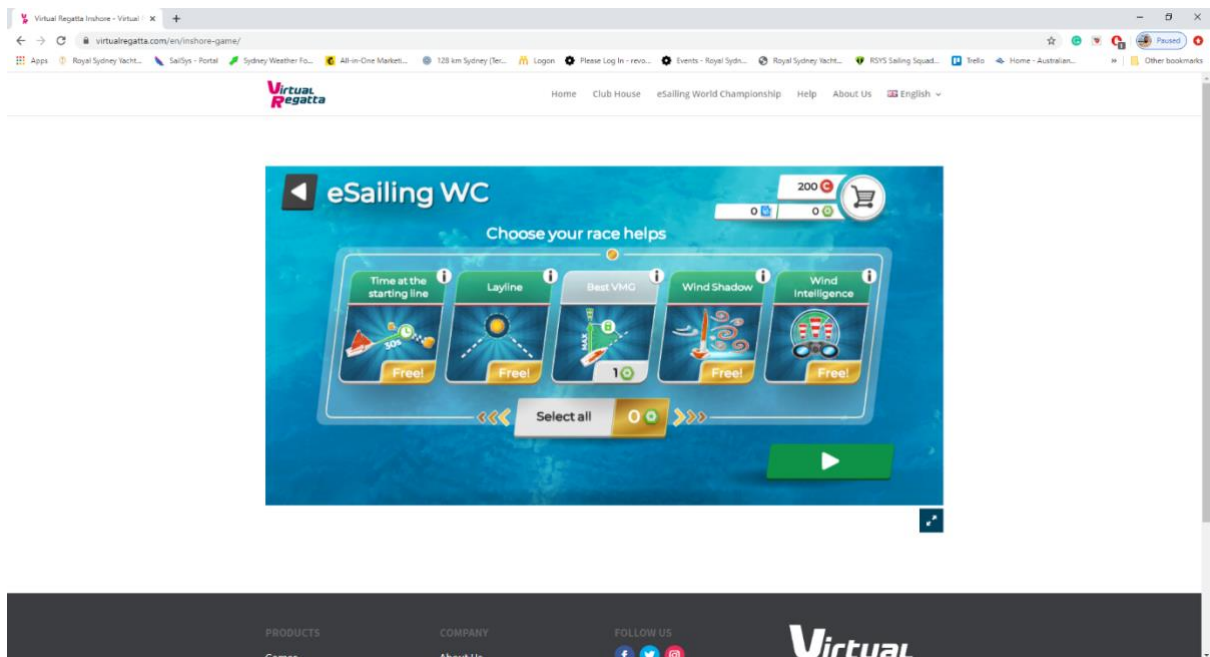

Ignore this prompt, click on the back arrow in the top right.

You have the option to go through the sailing school to get familiar with the software. Otherwise, click the back arrow to go to the home screen.

This is the home page. You can check your account details by clicking on your profile name. Turn the sound off by clicking on the settings button in the bottom right corner.

You will need to scroll over the boats to the left until you see custom race. Click here.

Ignore this prompt.

Here you are able to join the custom races which the Club will create. To join a custom race, click the green padlock/play button.

Here you need to put in the race access code that will be sent out to you.

Don't worry about these race helps, click the play button.

A graphic will appear outlining the course for the race.

The game controls appear in the bottom left of the screen.

Arrow Keys= Left/Right - turn left and right.Up/down – zoom in and out.